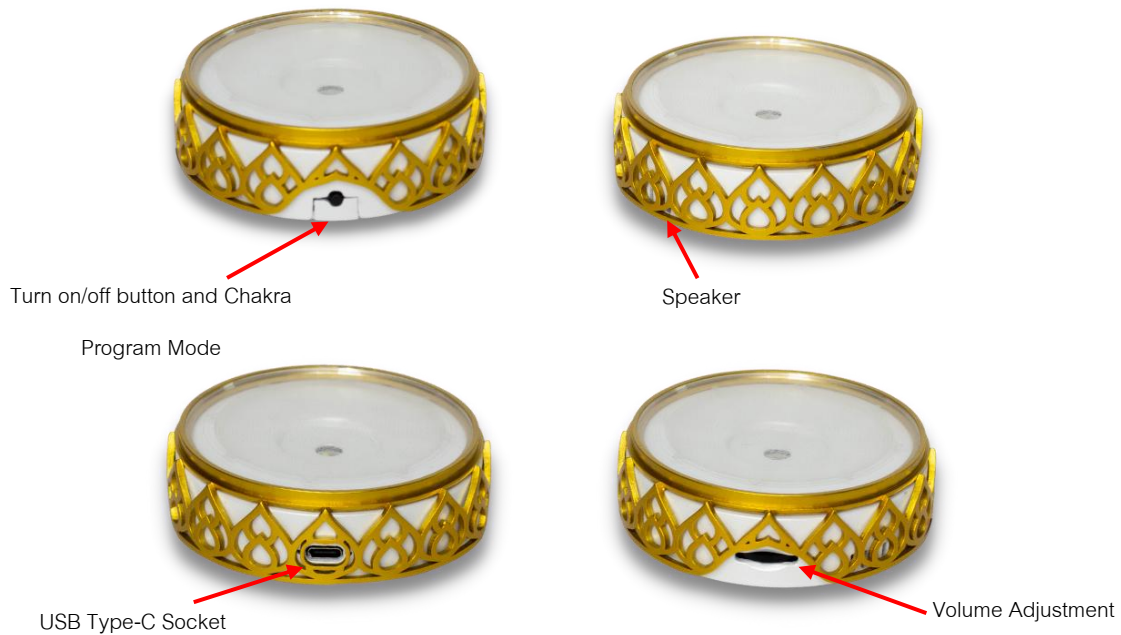

2.2 Overview and Function