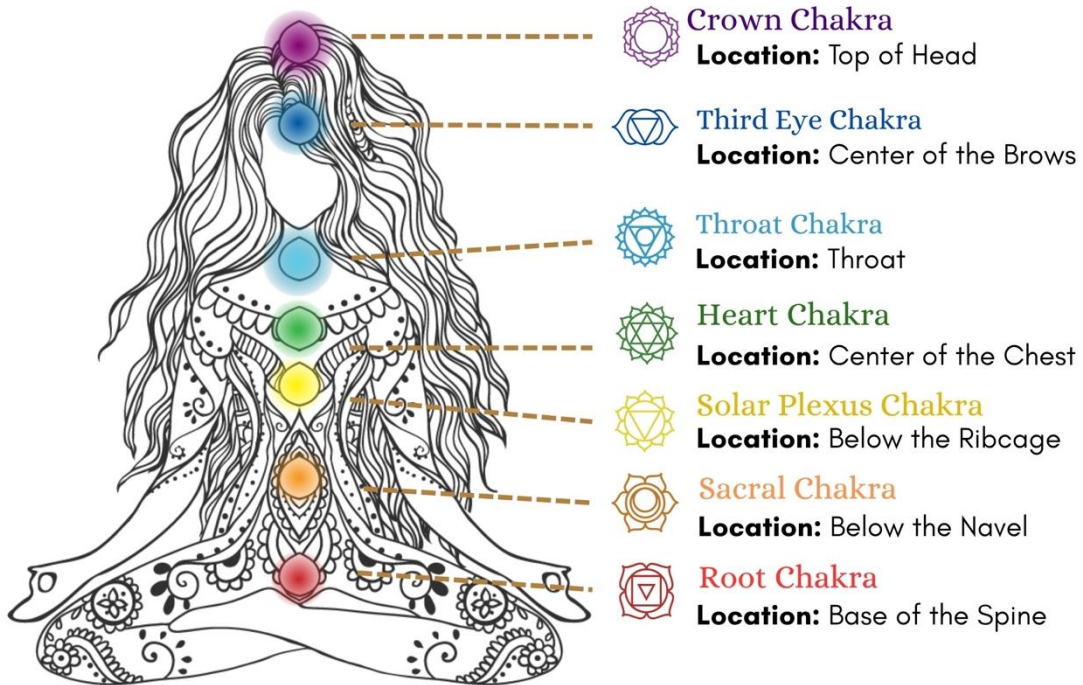

Advance Setting

1. Press the button once to turn on the device, the white LED will flash, this mode is called Element Activator mode.

- Place a glass of water, essential oils, or cosmetics on the Chakra Activator to restructure them using pulsed color light and magnetic resonance.
- The Element Activator clears negative energetic imprints and infuses each substance with life-enhancing frequencies, supporting better hydration, improved nutrient absorption, and increased cellular vitality.
- Ideal for water, remedies, essential oils, and skincare products.

2. Pressing the button again will allow it to enter advanced mode, with 7 lights and 7 sounds, arranged in the following colors: red, orange, yellow, green, blue, indigo, and purple.

Element Activator and Chakra Mode